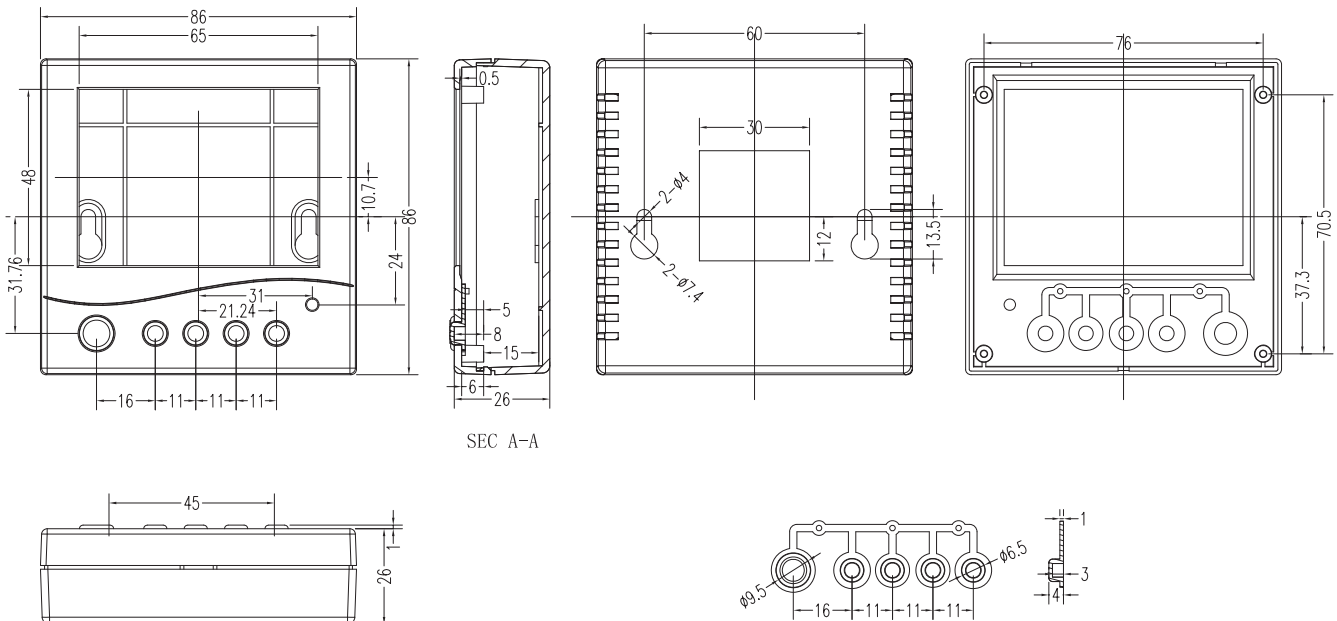

## Digital, desktop generic shell

KLS24-JG5-01-3 Size:86\*86\*26mm

### Product Description:

- \*Product Material: ABS
- \*Adapt to climate control, remote control switch boxes
- \*Product Standard accessories: cap, base
- \*Box body with the hook-type connection, tool-free installation
- \*Screen size is 65 \* 48MM, rear outlet hole size: 30 \* 30mm
- \*Color and villages bulk material can be customized
- \*Product cover may require modification

## ORDER INFORMATION

Product NO.: KLS24-JG5-01-3

Pos. NO.

No.