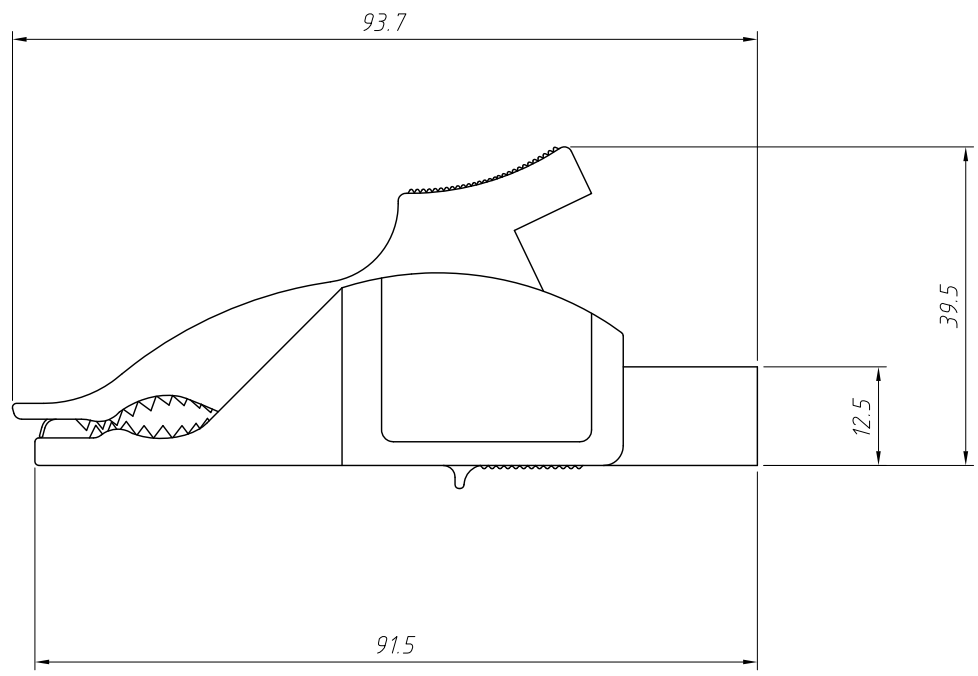

1
RoHS Compliance

- Features:**
- Large 24mm opening
 - 36A current rating
 - Ergonomic finger stops
 - 4mm safety banana jack connection
 - Available B-Black G-Green R-Red

Order Information:
 L-KLS5-913-B
 L: RoHS
 Color: B-Black G-Green R-Red

ANGLE TOLERANCE	PROJECTION	Description:	Extra-Large Insulated Alligator Clip Elephant Clip
±3°			
GENERAL TOLERANCE	UNITS	mm	KLS P/N: L-KLS5-913-B
x.x ±0.30	SHEET SIZE	A4	NingBo KLS ELECTRONIC CO.,L TD.
x.xx ±0.20	Draw:	Daniel 2020-11-11	
x.xxx ±0.10	Check:	Daniel 2020-11-11	