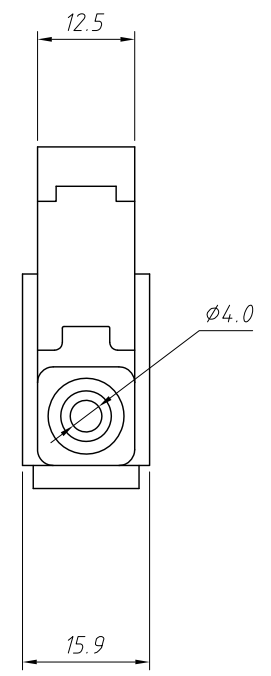

1
RoHS Compliance

- Features:**
- Large 24mm opening
 - 36A current rating
 - Ergonomic finger stops
 - 4mm safety banana jack connection
 - Available B-Black G-Green R-Red

Order Information:
 L-KLS5-913-B
 L: RoHS
 Color: B-Black G-Green R-Red

ANGLE TOLERANCE	PROJECTION	Description:	Extra-Large Insulated Alligator Clip Elephant Clip
±3°			
GENERAL TOLERANCE	UNITS	mm	KLS P/N: L-KLS5-913-B
x.x ±0.30	SHEET SIZE	A4	NingBo KLS ELECTRONIC CO.,L TD.
x.xx ±0.20	Draw:	Daniel 2020-11-11	
x.xxx ±0.10	Check:	Daniel 2020-11-11	